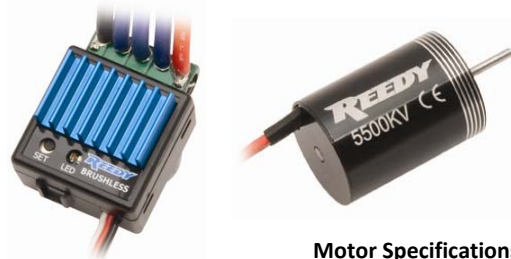

Reedy Micro Brushless System *Great for the RC18R, 18B, 18T, and 18MT!*

The latest electronics technology along with the design and engineering experience that is responsible for 28 World Championship titles has been incorporated into the design of Reedy's all-new sensorless Micro Brushless System.

The light and compact ESC installs perfectly into the tight confines of 1:18 scale vehicles. Simple calibration and a wide variety of tuning options make this ESC perfect for the casual enthusiast and the serious racer. Due to its sensorless design, the Reedy Micro Brushless Motor operates powerfully and efficiently without complicated sensor harnesses.

ESC Specifications

Cells	2-3 LiPo, 6-8 NiMH
On Resistance	0.1Ω
Brakes	Proportional
Reversible	Yes, w/Brakes Only Option
Low Voltage Cutoff	Adjustable
Dimensions	35mm x 26mm x 21mm
Weight w/Wires	31g (1.1oz)
Power Wires	16AWG Silicone
Connector Type	Motor/3.5mm socket, Battery/none