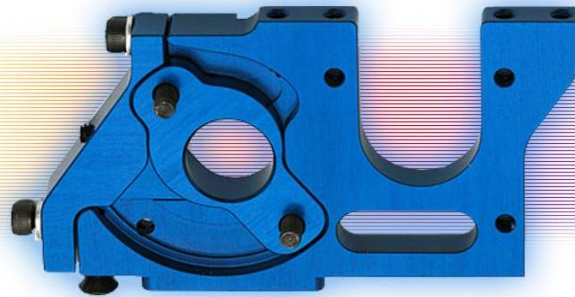

### B44 Factory Team Cam Motor Mount

*(Picture shows assembled product.)*

- 7075 blue anodized aluminum cam design motor mount for the B44
- Gear mesh adjustments are simplified with cam system
- Secure clamping system with additional set-screw for extra safety
- Motor installs easily from the side

## B44 Factory Team Aluminum Hubs

(Picture shows assembled product. Ball studs and bearings not included.)

- 7075 blue anodized aluminum hub with molded camber link tower
- Available in 0°, 0.5°, 1°, and 1.5° versions
- Laser etched with letters to note Left or Right side and toe-in degree.
- Molded camber link tower provides additional security for your investment against broken ball studs.
- Molded camber link tower "A" has standard holes, and optional "B" tower with in-between options.
- Uses larger 0.5" diameter outer bearing for increased durability (not included)
- Fits B44 without any additional parts.
- Fits B4, B4.1, T4, T4.1, SC10 with addition of #7935 bearings and #7933 crush tubes.