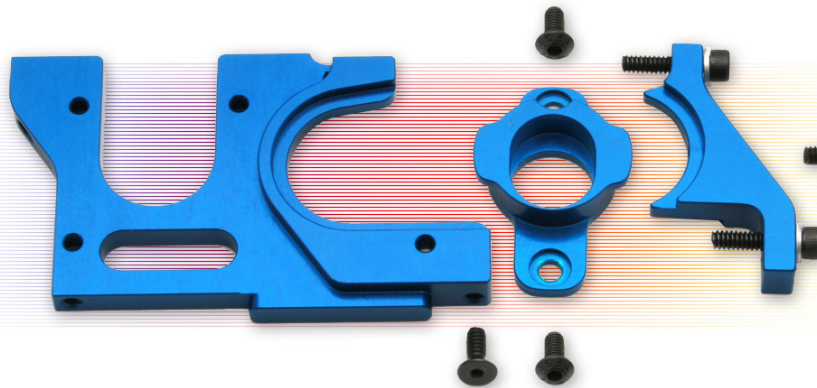

## New B44 Factory Team Parts

### B44 Factory Team Cam Motor Mount

*(Picture shows assembled product.)*

- 7075 blue anodized aluminum cam design motor mount for the B44
- Gear mesh adjustments are simplified with cam system
- Secure clamping system with additional set-screw for extra safety
- Motor installs easily from the side

## B44 Factory Team Aluminum Hubs

(Picture shows assembled product. Ball studs and bearings not included.)

- 7075 blue anodized aluminum hub with molded camber link tower
- Available in 0°, 0.5°, 1°, and 1.5° versions
- Laser etched with letters to note Left or Right side and toe-in degree.
- Molded camber link tower provides additional security for your investment against broken ball studs.
- Molded camber link tower "A" has standard holes, and optional "B" tower with in-between options.
- Uses larger 0.5" diameter outer bearing for increased durability (not included)
- Fits B44 without any additional parts.
- Fits B4, B4.1, T4, T4.1, SC10 with addition of #7935 bearings and #7933 crush tubes.