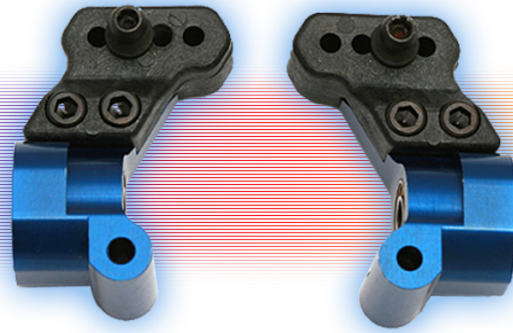

## New B44 Factory Team Parts

### B44 Factory Team Cam Motor Mount

*(Picture shows assembled product.)*

- 7075 blue anodized aluminum cam design motor mount for the B44
- Gear mesh adjustments are simplified with cam system
- Secure clamping system with additional set-screw for extra safety
- Motor installs easily from the side

784695 098008	#9800	B44 Factory Team Cam Motor Mount Set	\$49.99	Available June 2010
784695 098015	#9801	B44 Factory Team Cam Motor Mount	\$29.99	Available 2010
784695 098022	#9802	B44 Factory Team Motor Mount Clamp	\$12.99	Available 2010
784695 098039	#9803	B44 Factory Team Motor Mount Cam	\$11.99	Available 2010

## B44 Factory Team Aluminum Hubs

(Picture shows assembled product. Ball studs and bearings not included.)

- 7075 blue anodized aluminum hub with molded camber link tower
- Available in 0°, 0.5°, 1°, and 1.5° versions
- Laser etched with letters to note Left or Right side and toe-in degree.
- Molded camber link tower provides additional security for your investment against broken ball studs.
- Molded camber link tower "A" has standard holes, and optional "B" tower with in-between options.
- Uses larger 0.5" diameter outer bearing for increased durability (not included)
- Fits B44 without any additional parts.
- Fits B4, B4.1, T4, T4.1, SC10 with addition of #7935 bearings and #7933 crush tubes.